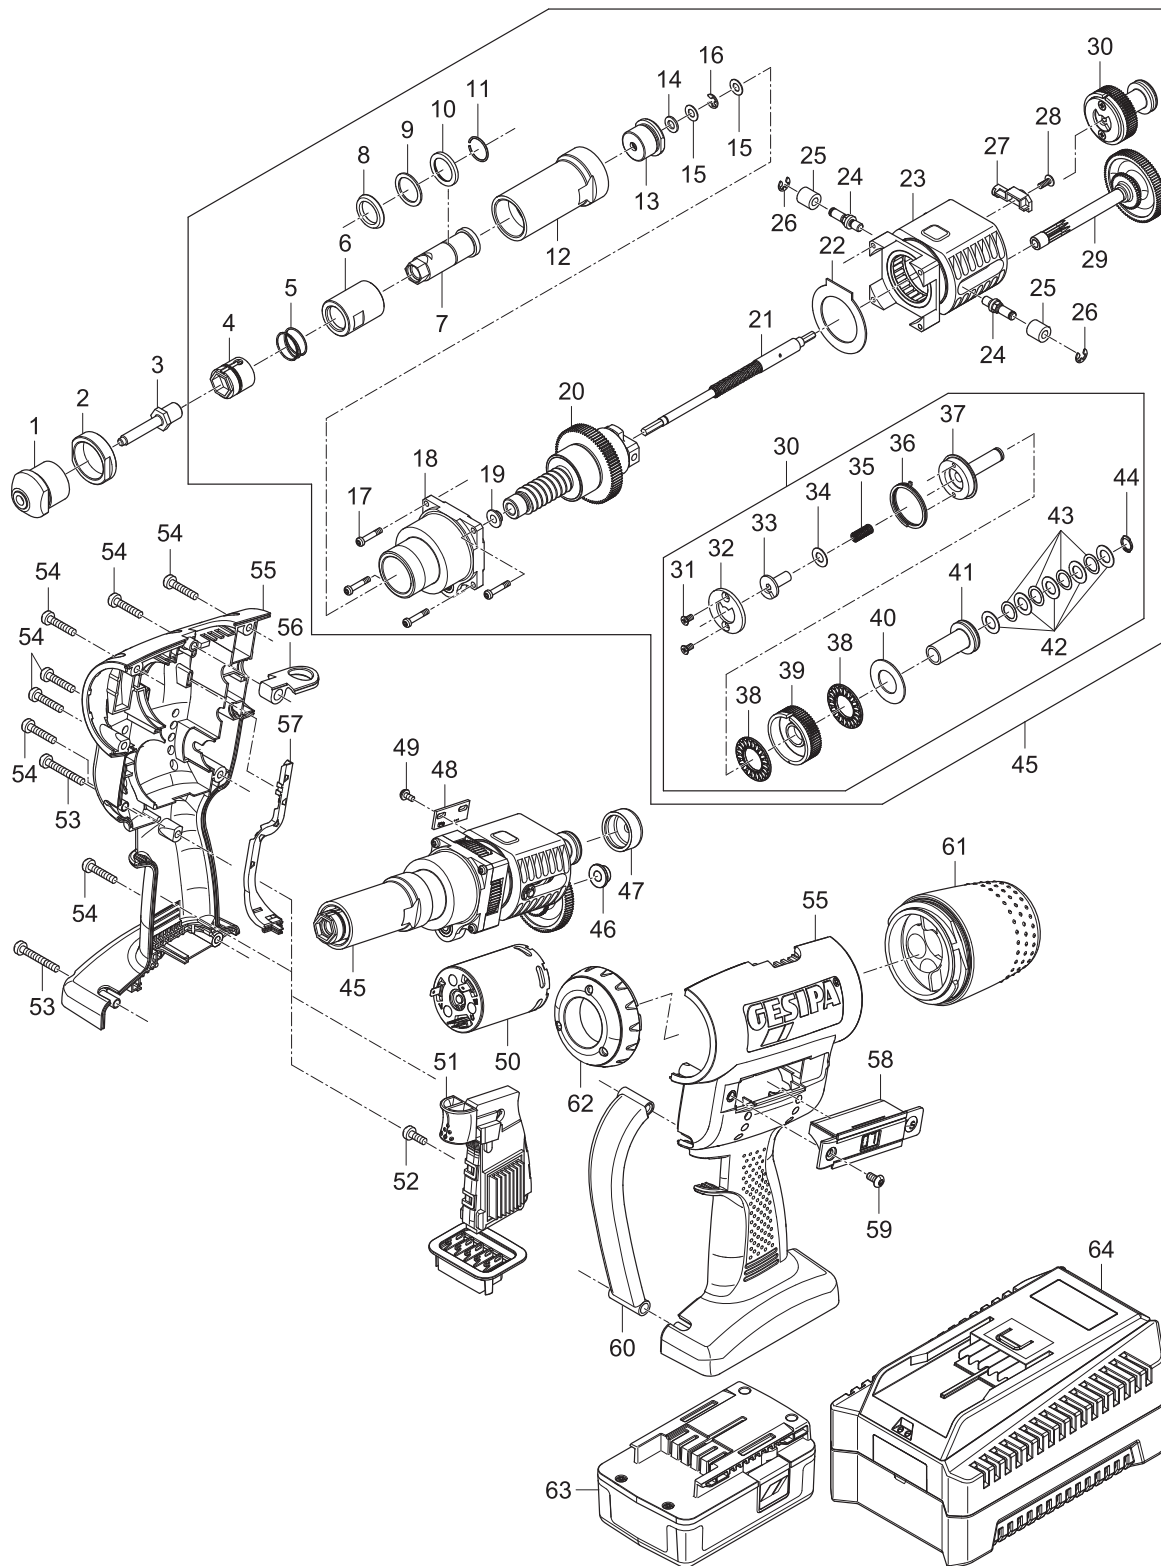

Blind rivet hand nut setting tools

FireBird® Pro and FireBird® Pro Gold Edition

Battery powered blind rivet nut setting tools

FireBird® Pro and FireBird® Pro Gold Edition

Spare part no.	Article no.	Designation
1	143 6221	Nosepiece M6
	143 6222	Nosepiece M8
	143 6223	Nosepiece M10
2	143 6193	Locking nut
3	143 6214	Threaded mandrel M6
	143 6215	Threaded mandrel M8
	143 6216	Threaded mandrel M10
4	145 8123	Slider
5	143 6247	Spring
6	145 0851	Lock activator
7	1524566	Driver
8	149 9358	Bevel washer
9	149 9377	Washer
10	149 9374	Lock washer
11	149 9375	Snap ring
12	145 0845	Head
13	149 9356	Spacer
14	144 5791	Washer
15	144 5789	Washer
16	1445790	Snap ring
17	144 5988	Screw
18	152 4565	Bearing, complete
19	144 5776	Bearing
20	145 0849	Ball screw drive
21	152 4563	Rotating rod, complete
22	143 4962	Pressure disc
23	143 5397	Bearing cage
24	143 5385	Pin holder
25	143 4970	Sintered metal roller
26	144 5790	Lock washer
27	145 0817	Magnetic holder
28	144 5990	Screw
29	152 4568	Pinion shaft
30	143 5115	Coupling complete
31	144 5792	Countersunk screw
32	143 5081	Plate